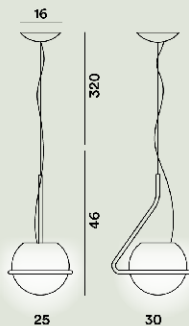

Tonda Suspension

Ferruccio Laviani

2022

Pendant lamp for diffused lighting; Tonda is a luminous sculpture that is never precisely equal: the diffuser in opaline blown glass is crafted by hand, with transparent shading. The glass rests freely on the metal support, which is out of alignment.

Tonda Suspension Ptl

Color
White

Mount colour
White, Titanium

Material
Hand-blown cased glass and coated metal

Light Source
LED retrofit bulb included E27 20 2700 K 2452lm CRI >80 Dimmable TRIAC
LED retrofit bulb included E27 20W 2700 K 2452lm CRI >80 Dimmable TRIAC

Weight
kg 4,8

Certifications
CE IP 20

Tonda Piccola Suspension Ptl

Color
White

Mount colour
White

Material
Hand-blown cased glass and coated metal

Light Source
LED retrofit bulb included E27 11 2700 K 1521lm CRI >80 Dimmable TRIAC