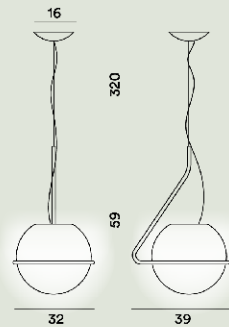

Tonda Suspension

Ferruccio Laviani

2022

Pendant lamp for diffused lighting; Tonda is a luminous sculpture that is never precisely equal: the diffuser in opaline blown glass is crafted by hand, with transparent shading. The glass rests freely on the metal support, which is out of alignment.

Tonda Suspension Ptl

Color
White

Mount colour
White, Titanium

Material
Hand-blown cased glass and coated metal

Light Source
LED retrofit bulb included E27 20 2700 K 2452lm CRI >80 Dimmable TRIAC
LED retrofit bulb included E27 20W 2700 K 2452lm CRI >80 Dimmable TRIAC

Weight
kg 4,8

Certifications
CE IP 20

Tonda Piccola Suspension Ptl

Color
White

Mount colour
White

Material
Hand-blown cased glass and coated metal

Light Source
LED retrofit bulb included E27 11 2700 K 1521lm CRI >80 Dimmable TRIAC

Weight
kg 3,6

Certifications
CE IP 20