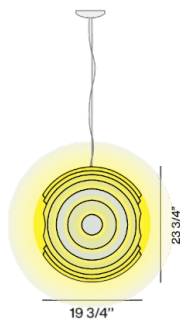

Supernova, sospensione

by Ferruccio Laviani

FOSCARINI

DESCRIPTION

A volume created by two-dimensional surfaces, a chiaroscuro of shadows with a luminous core in the middle: the Supernova lamp is a fascinating paradox. The special design of the metal discs used to make it creates a charming effect of reflected light.

MATERIALS

Natural or varnished aluminium

COLORS

Aluminium, Fuchsia

Supernova, sospensione

technical details

FOSCARINI

Suspension lamp with diffused light. Lamp consisting of 14 laser-cut slabs of 7 different shapes in aluminium: matt natural or epoxy powder coated. The special arrangement of the internal discs guarantees optimal reflection while at the same time avoiding glare. Matt chromed metal support frame, stainless steel suspension cable and transparent electrical cable. Ceiling flange with galvanised metal bracket and matt chromed metal cover. Canopy decentralisation kit available.

Supernova

SCHEMATIC & LIGHT EMISSION

MATERIAL

Natural or varnished aluminium

COLORS

ACCESSORIES

Kit B
Kit F
Kit M

LIGHT SOURCE