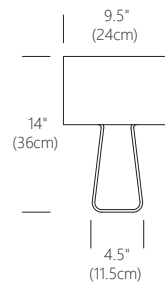

Voltage: 120V

Cable length: 6' (182cm)

CERTIFICATIONS

PRODUCT CODES

Tube Top 14 (Silver/Clear):	TUBE 14 GRY/CLR
Tube Top 14 (White/Clear):	TUBE 14 WHT/CLR
Tube Top 14 (White/Char):	TUBE 14 WHT/CHR
Tube Top 14 (Charcoal/Charcoal):	TUBE 14 CHR/CHR
Tube Top 21 (Silver/Clear):	TUBE 21 GRY/CLR
Tube Top 21 (White/Clear):	TUBE 21 WHT/CLR
Tube Top 21 (White/Char):	TUBE 21 WHT/CHR
Tube Top 21 (Charcoal/Charcoal):	TUBE 21 CHR/CHR

PACKAGING WEIGHT AND DIMENSIONS

TT 14:	3.55LBS	16" X 11" X 5.5"
	1.6KGS	41cm X 28cm X 14cm
TT 21:	9.45LBS	23" X 16" X 8"
	4.3KGS	58cm X 41cm X 20cm

NOTES

Custom requests can be considered on volume orders

Pablo

FINISHES

WHITE/
CLEAR

WHITE/
CHARCOAL

CHARCOAL/
CHARCOAL

SILVER/
CLEAR

DIMENSIONS

TUBE TOP 14